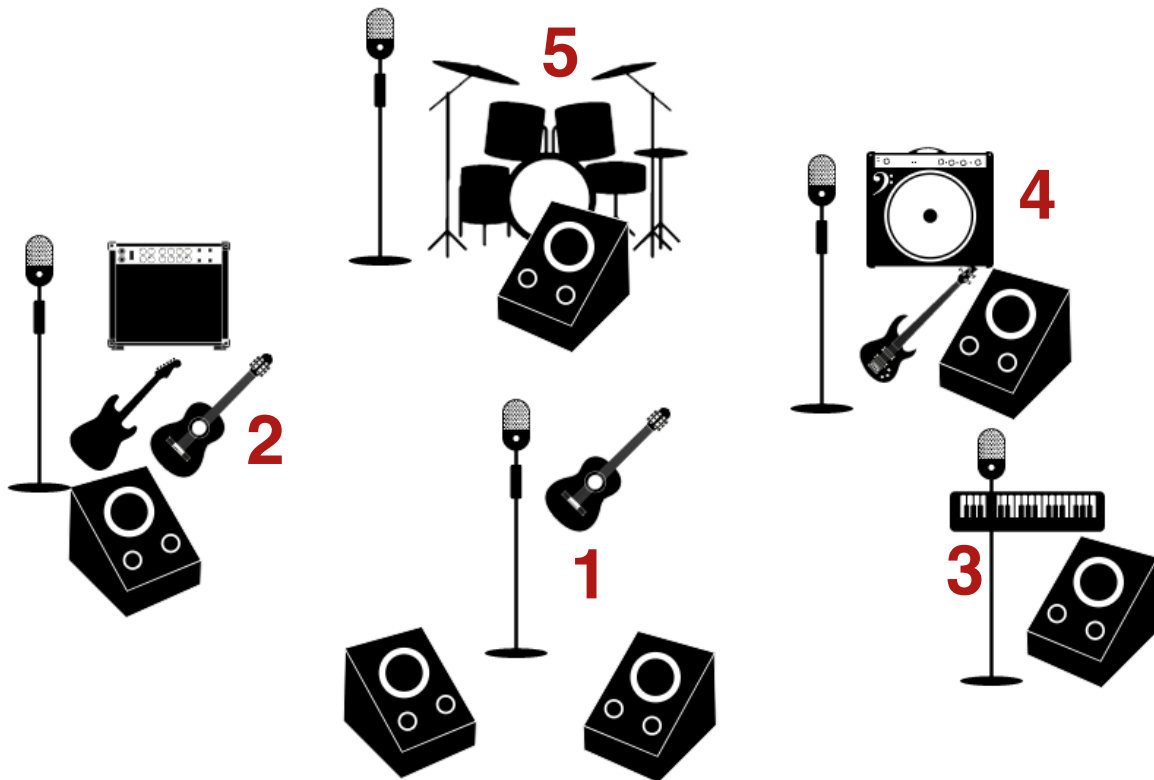

# Michael Daniels Band Technical Rider

## INPUT LIST

**1**

Vocal - 58  
Acoustic Guitar - DI  
Monitor - 1  
Monitor - 2

**3**

Vocal - 58  
Keyboard - DI  
Monitor - 4

**5**

Vocal - 58  
4 Piece Drum Kit  
Monitor - 6

**2**

Vocal - 58  
Acoustic Guitar - DI  
Electric Guitar - DI/Amp  
Monitor - 3

**4**

Vocal - 58  
Bass - DI/Amp  
Monitor - 5